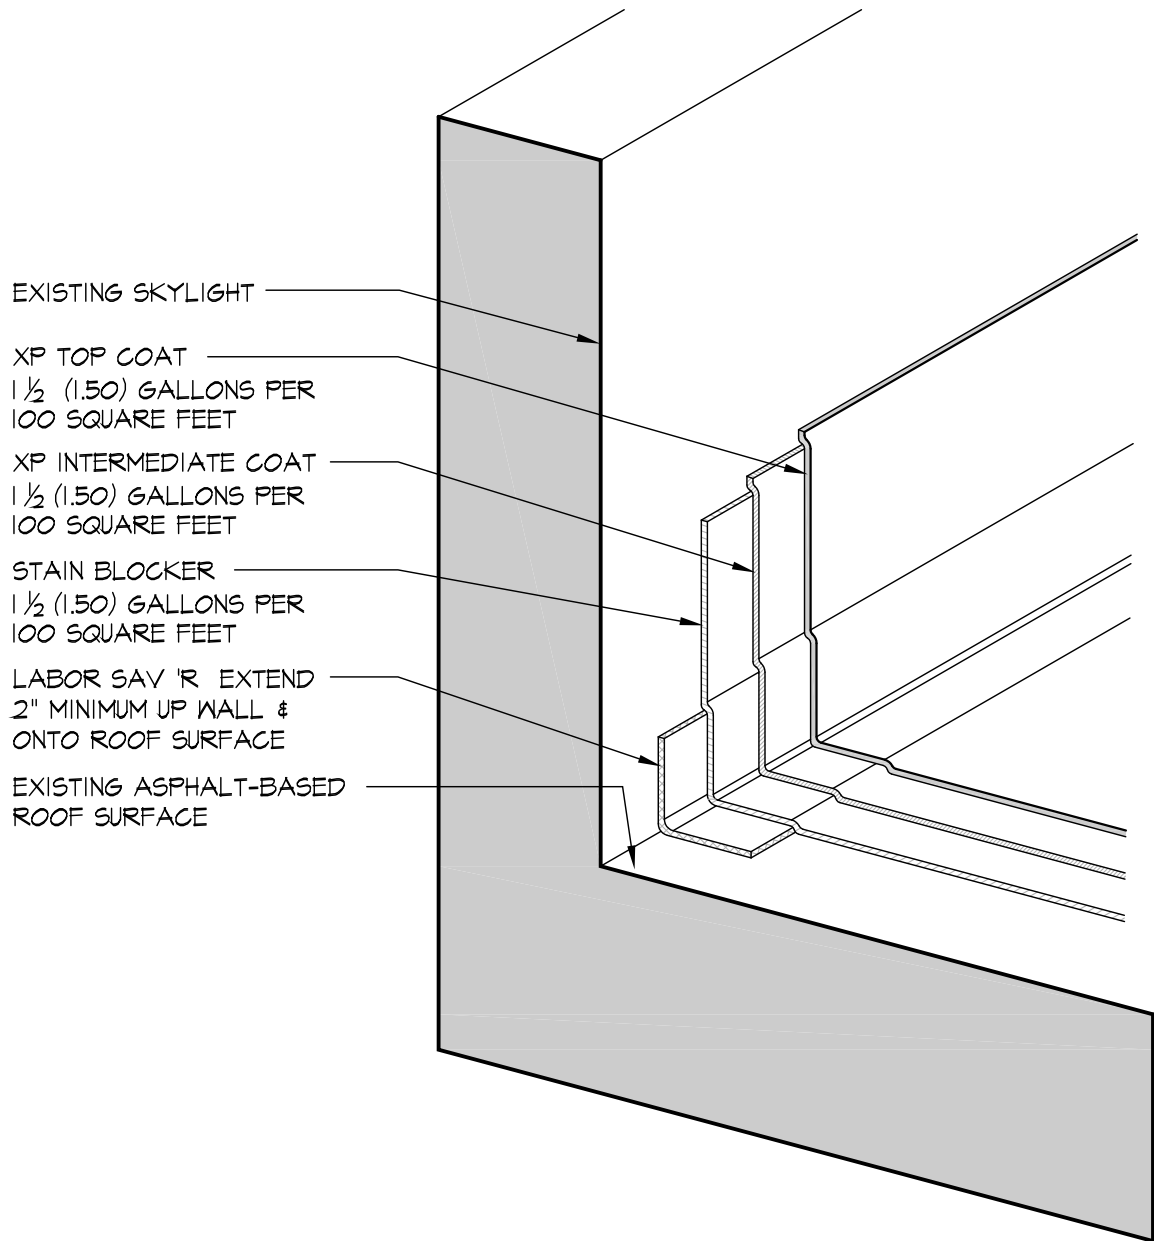

## ELASTIKOTE APPLICATION AT SKYLIGHT

DETAIL FOR APPLICATION ON EXISTING  
ASPHALT-BASED ROOFING SYSTEMS

MODIFIED BITUMEN, BUILT-UP ROOFING, COAL TAR PITCH, APP MEMBRANE SYSTEMS