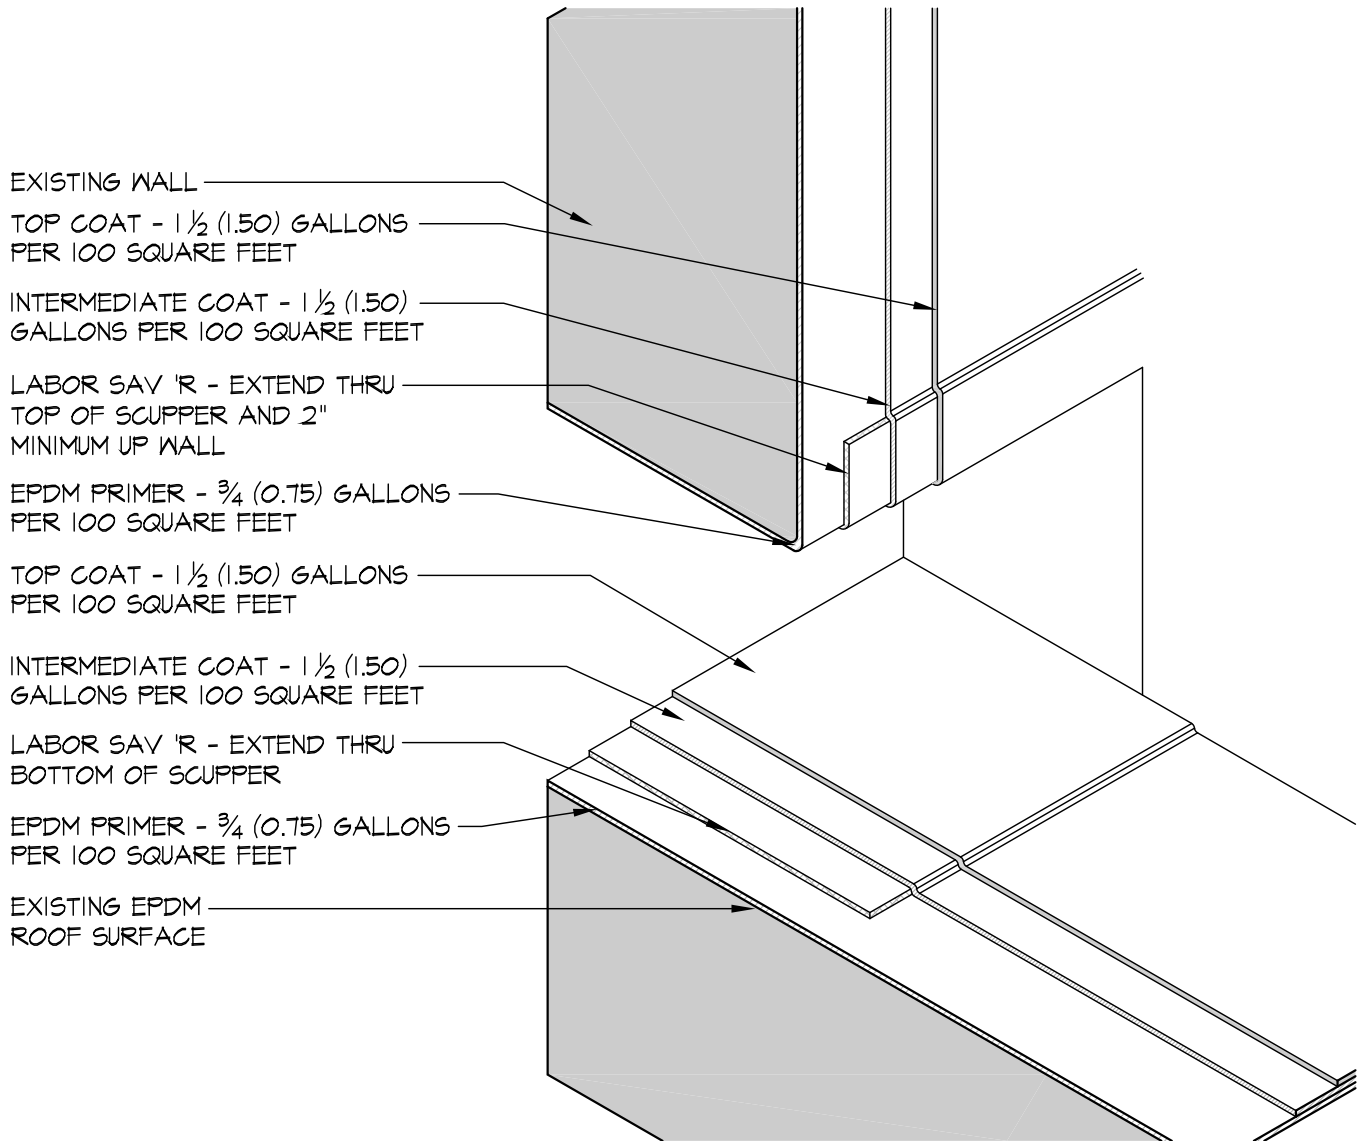

ELASTIKOTE

TM

REPEL
REFLECT
RENEW

Copyright © 2012, Elastikote LLC All Rights Reserved

ELASTIKOTE APPLICATION AT THRU-WALL SCUPPER
DETAIL FOR APPLICATION ON EXISTING
EPDM ROOFING SYSTEMS